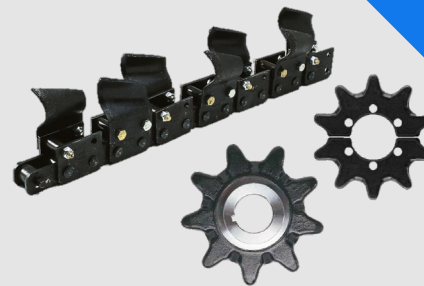

## WRENCH INSERTS

Wrench Inserts are a key component to the health of your HDD machine. Not only can they help improve machine productivity, but they also support the correct make-up torque for your drill pipe. ELB can supply a full range to suit a variety of machines including competitive brands - contact us to learn more.

## TOOL JOINT COMPOUND

Ditch Witch grease increases the life of your drill pipe by working to maintain the correct make-up torque and ensure the smooth connection of joints. Available in a range of sizes and mixtures, ELB has a variety of options ready in excessive stock to suit your machine.