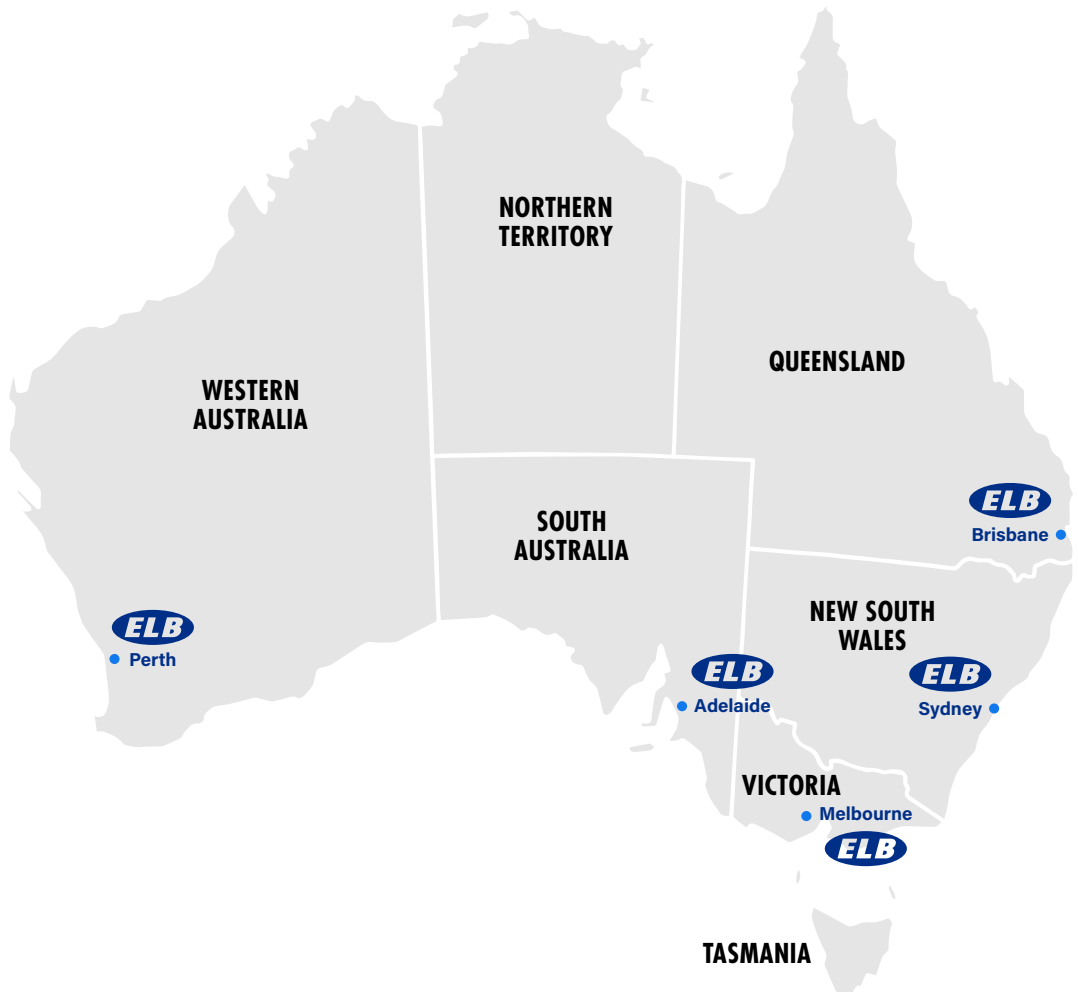

ELB EQUIPMENT LOCATIONS

NSW & ACT

35 David Road,
Emu Plains, NSW 2750

02 4777 7115

sparesnsw@elbquip.com

QLD

32 Machinery Street
Darra, QLD 4076

07 3719 2203

sparesqld@elbquip.com

VIC & TAS

109 Merola Way
Campbellfield, VIC 3061

03 8301 4405

sparesvic@elbquip.com

SA & NT

27 Aldenhoven Road
Lonsdale, SA 5160

08 8329 5302

sparessa@elbquip.com

WA

135 Chisholm Crescent
Kewdale, WA 6105

08 9259 7003

spareswa@elbquip.com

**CALL YOUR LOCAL BRANCH FOR ALL
YOUR SPARE PARTS NEEDS.**

HAVE YOU HEARD THE NEWS?

ELB Equipment will be joining the CEA (Construction Equipment Australia) family beginning 1 July 2020.

1300 ELB EQU
elbquip.com